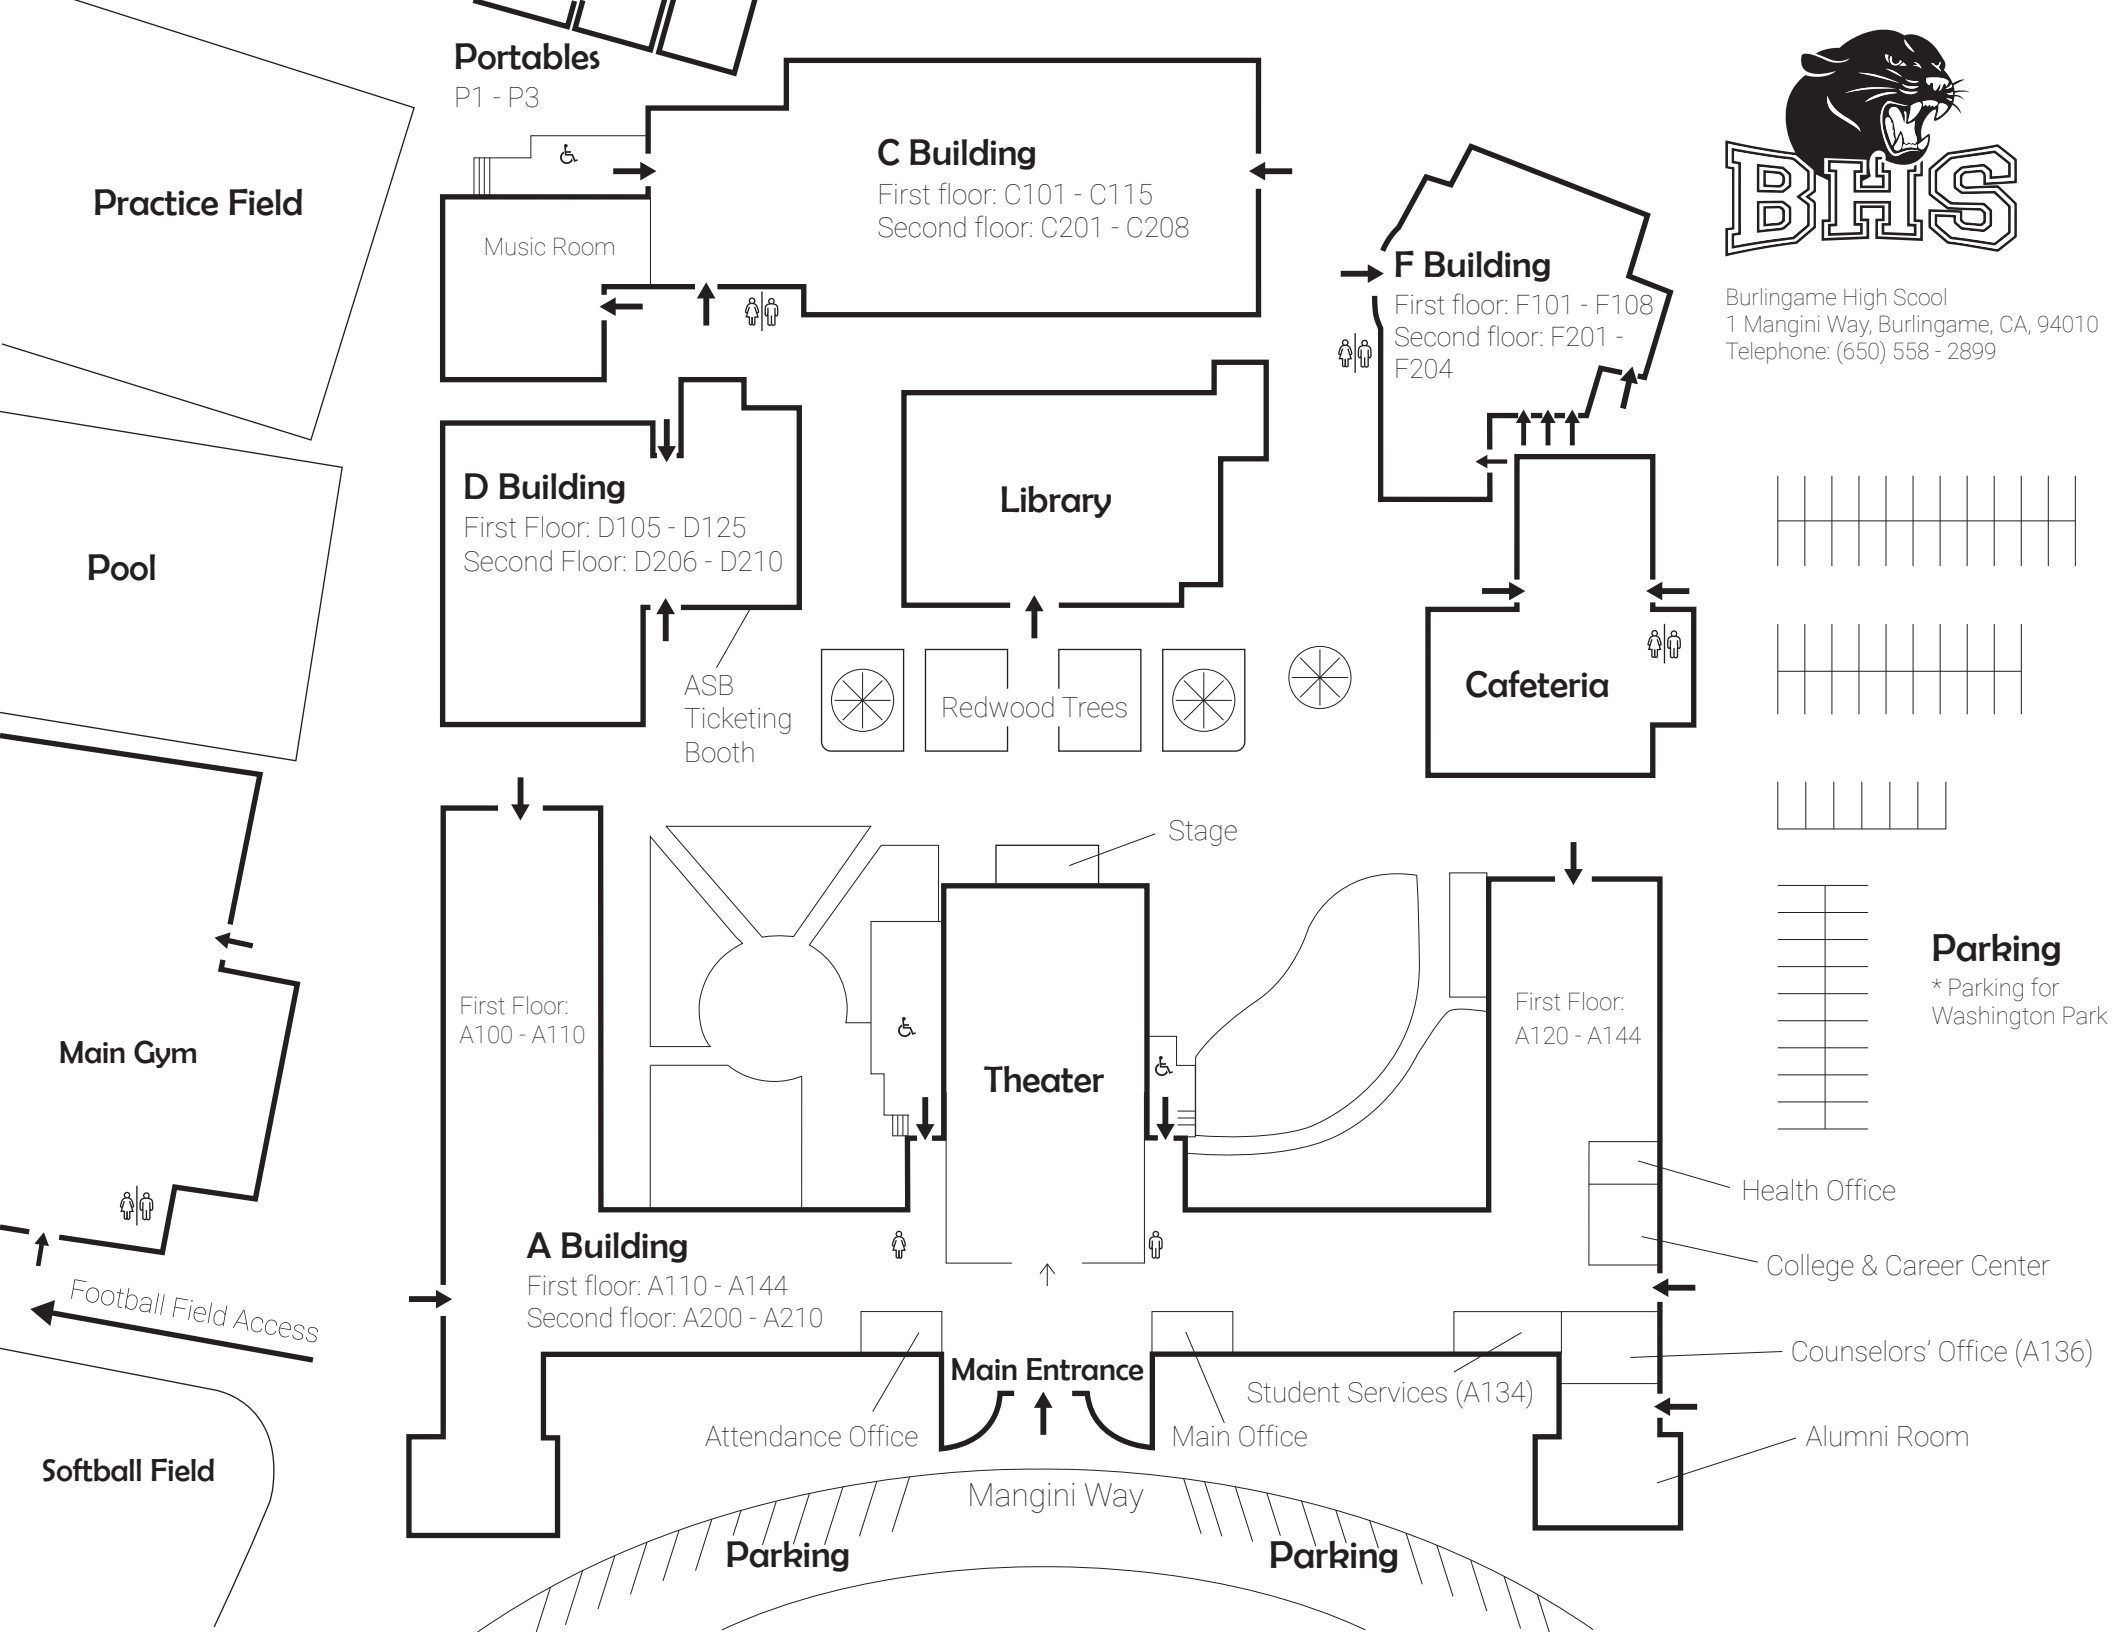

Portables
P1 - P3

C Building

First floor: C101 - C115
Second floor: C201 - C208

Music Room

F Building

First floor: F101 - F108
Second floor: F201 - F204

D Building

First Floor: D105 - D125
Second Floor: D206 - D210

Library

ASB
Ticketing
Booth

Redwood Trees

Cafeteria

Stage

Theater

First Floor:
A100 - A110

First Floor:
A120 - A144

A Building

First floor: A110 - A144
Second floor: A200 - A210

Main Entrance

Student Services (A134)

Attendance Office

Main Office

Health Office

College & Career Center

Counselors' Office (A136)

Alumni Room

Parking

Parking

Mangini Way

Parking

* Parking for
Washington Park

Practice Field

Pool

Main Gym

Softball Field

Football Field Access