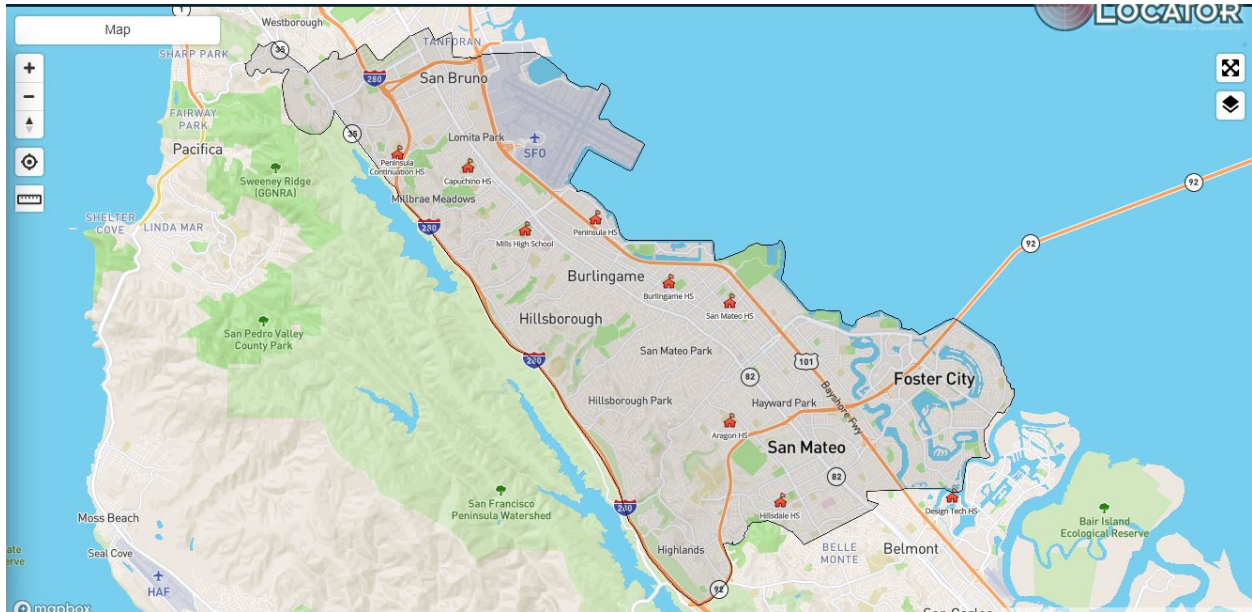

Credit Recovery & ELD Summer School Routes

San Bruno - AM Route

- 7:35am - El Camino Real & San Bruno Ave.
- 7:40am - Capuchino HS
- 7:45am - Mills HS
- Drop off: Peninsula HS 8am & San Mateo HS 8:20am

San Bruno - PM Route

- 1:10pm - San Mateo HS (leave time)
- 1:20pm - Peninsula HS
- 1:30pm - Mills HS
- 1:35pm - Capuchino HS
- 1:40pm - El Camino Real & San Bruno Ave.

San Mateo - AM Route

- 7:40am - Hillsdale HS
- 7:50am - Aragon HS
- Drop off: San Mateo HS 8am & Peninsula HS 8:20am

San Mateo - PM Route

- 1:10pm - San Mateo HS (leave time)
- 1:20pm - Peninsula HS
- 1:40pm - Aragon HS
- 1:45pm - Hillsdale HS

San Mateo #2 - AM Route

- 7:45am - Las Prados Park
- Drop off: San Mateo HS 8am & Peninsula HS 8:20am

San Mateo #2 - PM Route

- 1:10pm - San Mateo HS (leave time)
- 1:20pm - Peninsula HS
- 1:35pm - Las Prados Park