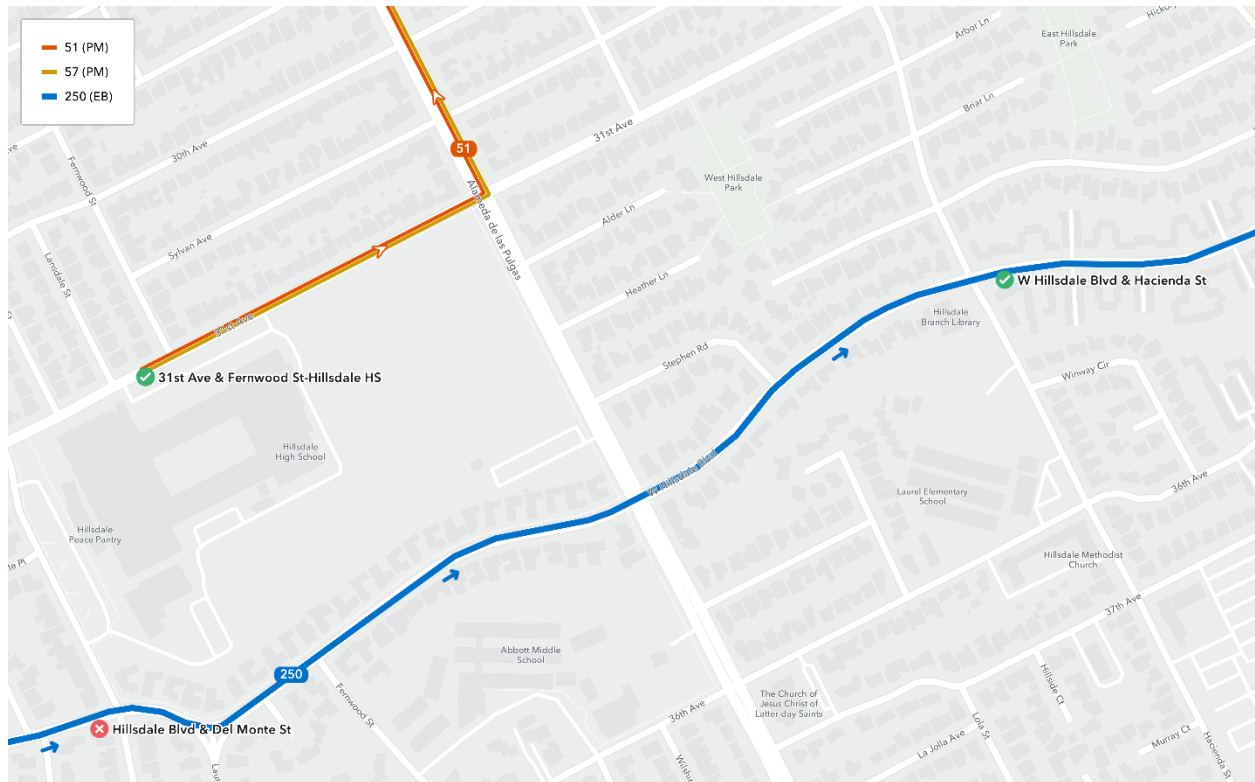

SamTrans Route 250 – Eastbound Bus Stop Change

Effective Aug. 12, the eastbound SamTrans bus stop at W. Hillsdale Boulevard and Del Monte Street for Route 250 has been removed. Students should instead use the next closest stop over at Hacienda Street and Hillsdale Boulevard. Please refer to the map below for the changes. Route 250 schedule available at <https://www.samtrans.com/routes/250>.

SamTrans Route 51 and 57 – School-Oriented Service

Also serving Hillsdale HS are Routes 51 and 57, both school-oriented SamTrans service operating during school days on weekdays, traveling westbound to Hillsdale HS from Foster City in the morning and returning east in the afternoon. Route 51 schedule available at <https://www.samtrans.com/route-51> and Route 57 at <https://www.samtrans.com/route-57>.