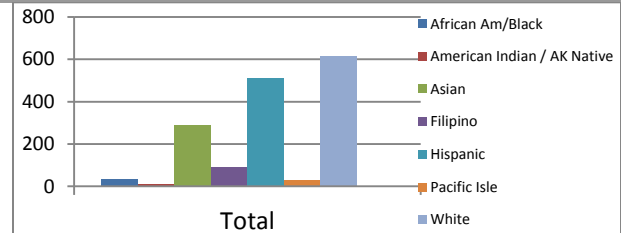

Grades

Grading Scale:

Grades	Basic	Honors	AP
A = 90-100	4.0	5.0	5.0
B = 80-89	3.0	4.0	4.0
C = 70-79	2.0	3.0	3.0
D = 60-69	1.0	1.0	1.0
F = 0-59	0	0	

In 2018, 55% of our graduates attended a 4 year college or university

Post- Grad Plans	4-year Private	UC/CSU	2-year	Military/ Other
2018	26%	29%	38%	7%
2017	17%	26%	49%	8%
2016	20%	25%	49%	5%
2015	15%	26%	50%	9%

Diversity

Hillsdale's student body represents the ethnic diversity of the District with the following distribution:

White	39%
Hispanic	32%
Asian	18.5%
Filipino	6%
African American / Black	2.5%
Pacific Islands	2%

Sample of College Acceptances, Class of 2015-2018

University of Alabama
Amherst College
Arizona State University
University of Arizona
Azusa Pacific University
Bard College
Biola University
Boise State University
Boston College
Boston University
Brandeis University
University of British Columbia
Butler University
CA College of Arts
California Tech
California Lutheran
CSU Cal Poly
CSU Chico
CSU East Bay
CSU Long Beach
CSU Los Angeles
CSU Monterey Bay
CSU Sacramento
UC Berkeley
UC Davis
UC Irvine
UCLA
UC Merced
UC Riverside
UC San Diego
UC Santa Barbara
UC Santa Cruz
Carleton College
Carnegie Mellon
Case Western Reserve
Champlain College
Chapman University
University of Cincinnati
Claremont McKenna
Clark University
Clemson University
Colgate University
University of Colorado
Colorado Mesa
Colorado School of Mines
Colorado State
University of CT
Cornell University
Cornell College
University of Dallas
University of Denver
Dominican University
Drexel University
Elmhurst College
Emerson College
Emerson University
Emory University
Fairfield University

Fordham University
George Fox University
George Washington U
Georgetown University
Georgia Inst of Tech
University of Georgia
Gonzaga University
Goucher College
Hamilton College
Hampshire College
Harvey Mudd College
University of Hawaii
Hawaii Pacific
Holy Names University
Howard University
University of Idaho
University of Illinois
Indiana University
Johns Hopkins University
Johnson & Wales
The Julliard School
University of Kansas
Kenyon College
The King's College
University of La Verne
Lehigh University
Lewis & Clark College
Linfield College
Loyola Marymount
Macalester College
University of MA
Menlo College
Miami University
University of Michigan
Mills College
Montana State University
University of Montana
Mount Holyoke College
University of Nevada
New York University
UNC Chapel Hill
Northeastern University
Northern Arizona University
Northwestern University
Notre Dame de Namur U
University of Notre Dame
Oberlin College
Occidental College
Oregon State University
University of Oregon
Otis College of Arts
Pacific Lutheran U
Pacific University
University of the Pacific
Peabody Institute of JHU
Pepperdine University
Pitzer College
Pomona College